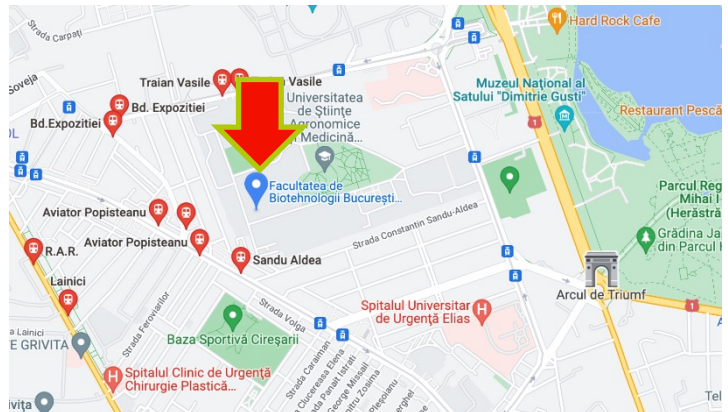

#### Nearest bus stops

331, 131- Muzeul Satului Station  
105, 330 – Agronomie Station

## How to reach the venue

### From Henri Coanda Airport:

1. take the **446/448/441/442 bus** (direction Piata Presei Libere) to Drumul Matasii station (7 stops) and from **Drumul Matasii station** take **301/131 bus** (direction Piata Romana) to **Muzeul Satului Station** (9 stops).
2. Take the **Express Bus 783** (direction City Centre) to **Piata Presei** (10 stations)
3. Take **Uber/Taxi**

### From the City Center (Hotel Golden Tulip, Hotel Duke, Hotel Moxa)

1. From **Piata Romana** take **331 bus** (direction Damaroiaia) to **Muzeul Satului Station** (8 stations)
2. From **Piata Romana** take **131 bus** (direction Complex Comercial Baneasa) to **Muzeul Satului Station** (7 stations)